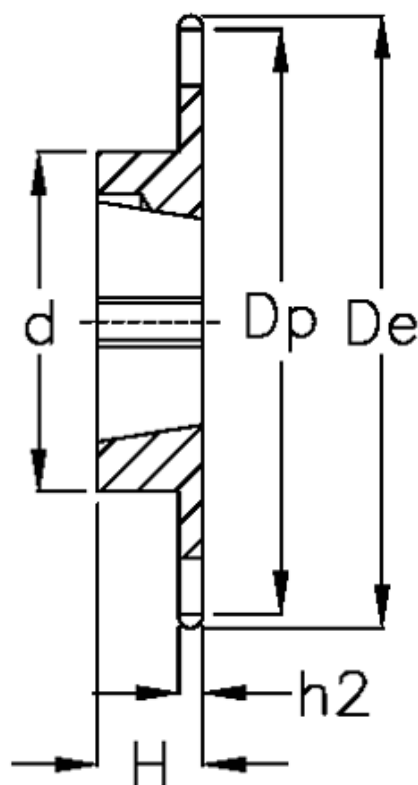

Article number: 616031003022

Description: Taperbored sprocket 06 B-1 Z=22 simplex
for bushing 1108

Measures

C = 1

d = 50

De = 71

Dp = 66.93

For bush = 1108

For chain size = 3/8" x 7/32"

For chain type = 06 B-1

H = 22

h1 = 5.3

Material = Stål

Number of teeth = 22